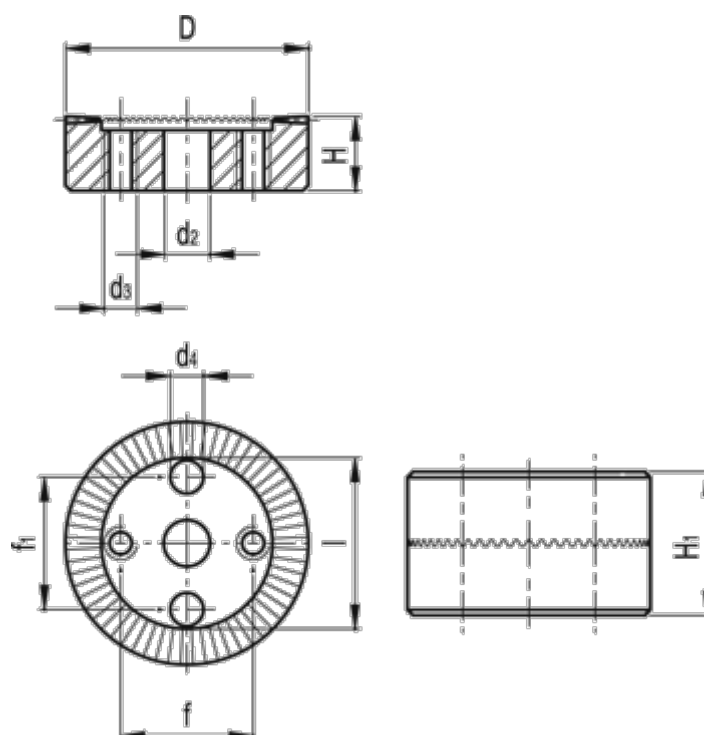

Data Sheet

Article number: 20657532

Description: E+G Serrated locking plate
GN 187.4-22-60-D-ST

Measures

D	= 22	l	= 15.5
d	= M4	Number of teeth	= 60
d1	= 3.2	Weight (g)	= 15
d4 H11	= 3		
f	= 12		
f1	= 12		
H +/-0.9	= 6.5		
H1	= 13		